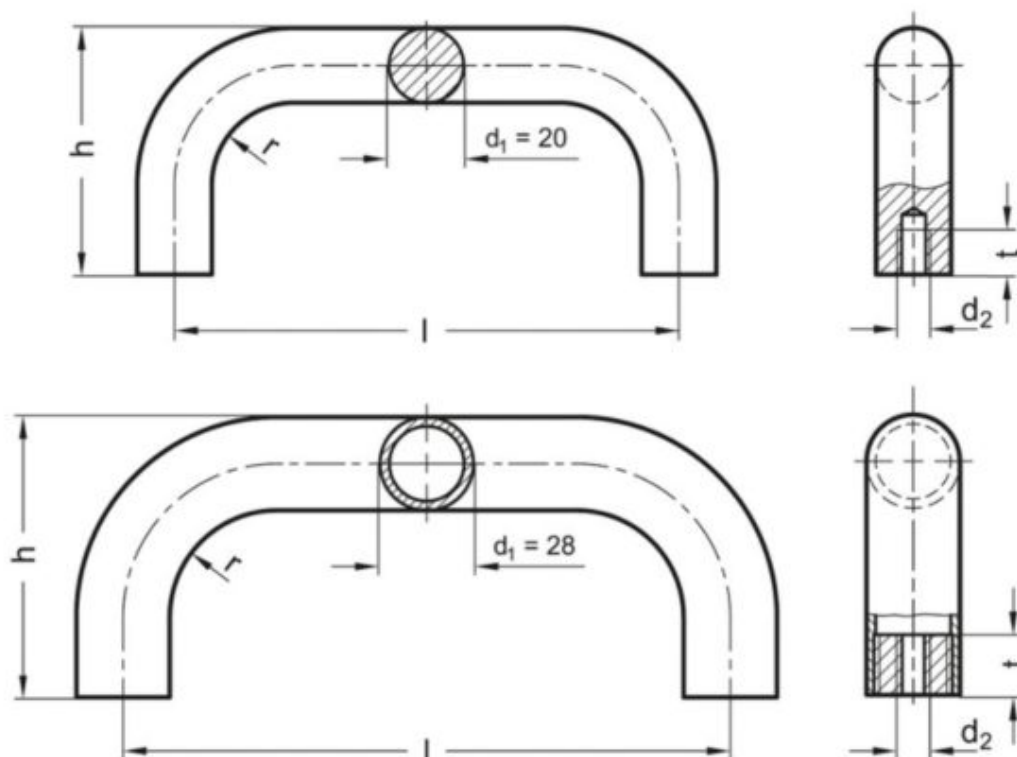

Article number: 20166369

Description: E+G Cabinet U-handle GN 426-AL-20-350-SW

Measures

d1	= 20
d2	= M8
h	= 68
l	= 350
r	= 22
t min	= 15